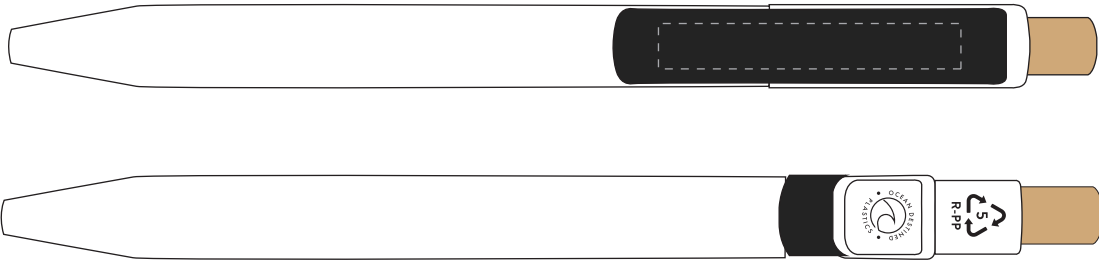

Your Ref:	Quantity:	Product Code: TPC000118
Our Ref:	Version: 1	Product Colour: BLACK

PRINTING CONCERNS:**PRODUCT INFO:**

We stock this item in the following colours

**PANTONE REFERENCE(S)**

Full colour printing

ARTWORK SCALE 100%

ARTWORK SCALE 100%

Digital print area: 40mm x 6mm

Product Image for visualisation
- colours may vary

The dashed line is to demonstrate print area and will not appear on your printed item